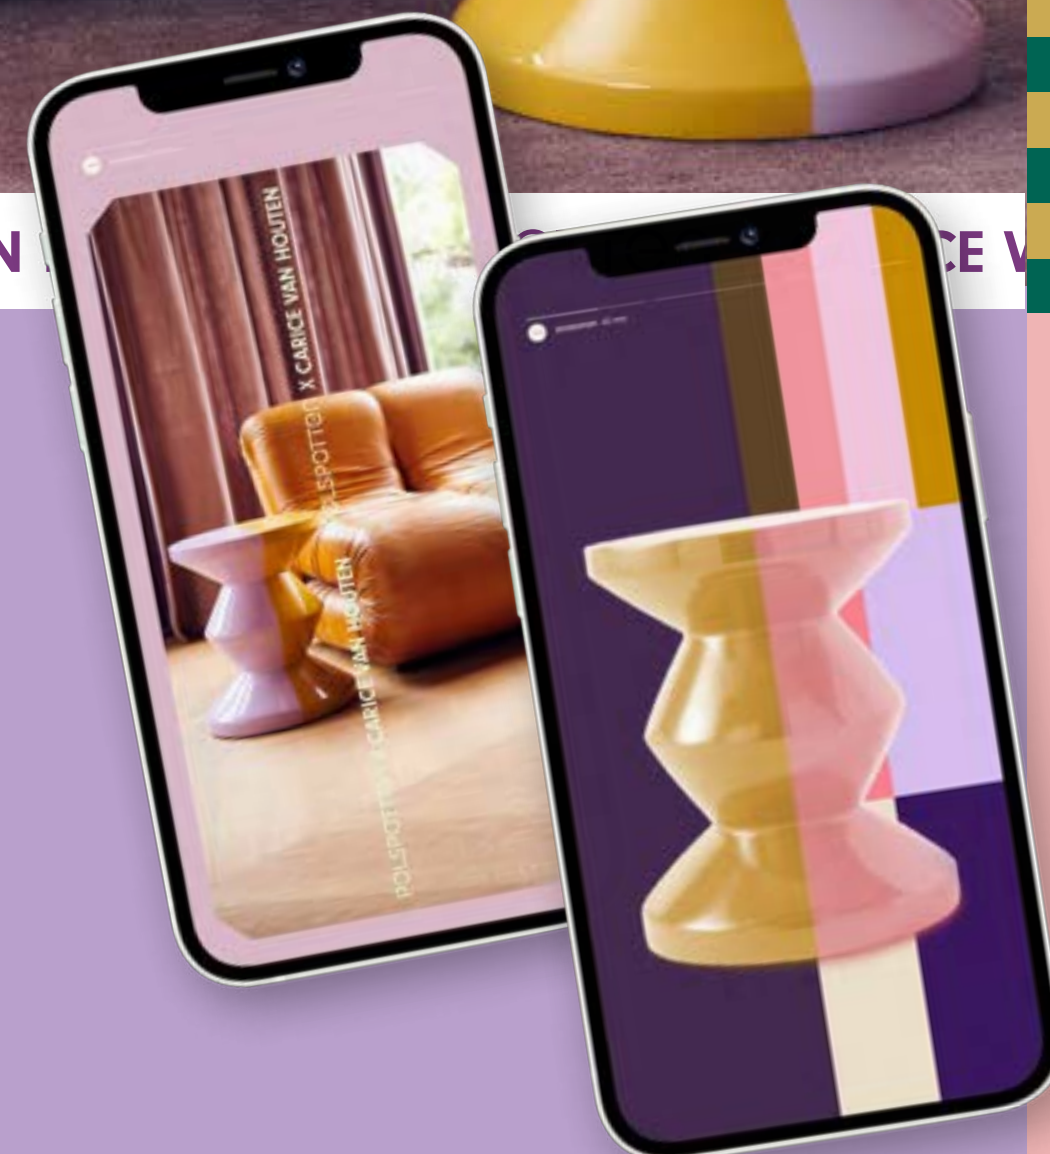

POLSPOTTEN x la marzocco

La Marzocco X POLSPOTTEN:

Add Play to Coffee. This partnership brought together iconic coffee craftsmanship and POLSPOTTEN's playful design.